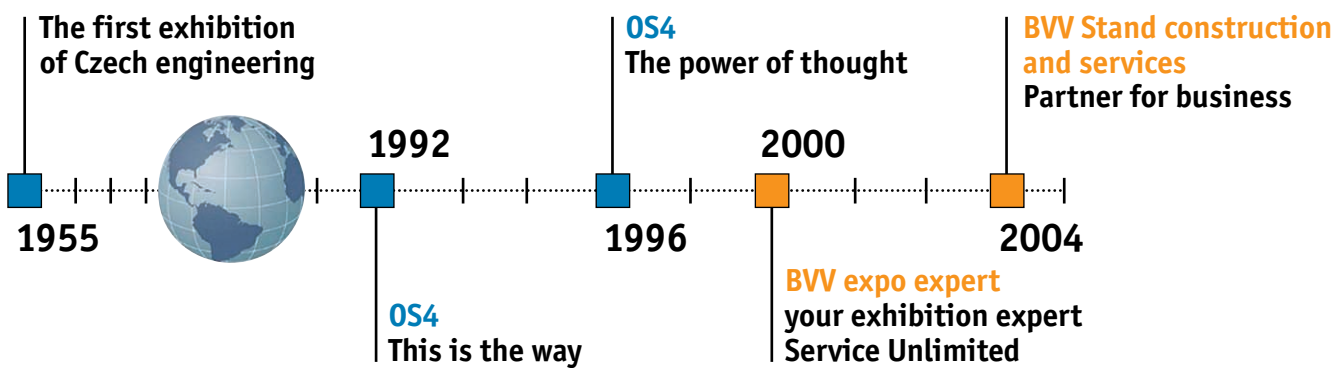

### Key advantages

- We are the biggest stand construction and service provider for trade fairs and exhibitions in the Czech Republic and abroad
- Long tradition and rich experience in the sphere of exhibition industry enable us to provide perfect and complex system of services
- Our market share of stand construction within the Brno Exhibition Centre has reached 38.8 % in 2004
- In the construction of atypical exhibition stands within the Brno fairgrounds we have reached the 50 % limit.

# History

- the tradition of stand construction services in our corporation dates back to the late 1950's

- In 1998 Messe Düsseldorf corporation became the majority owner, from whom we have adopted the system of orders processing according to contemporary European standards