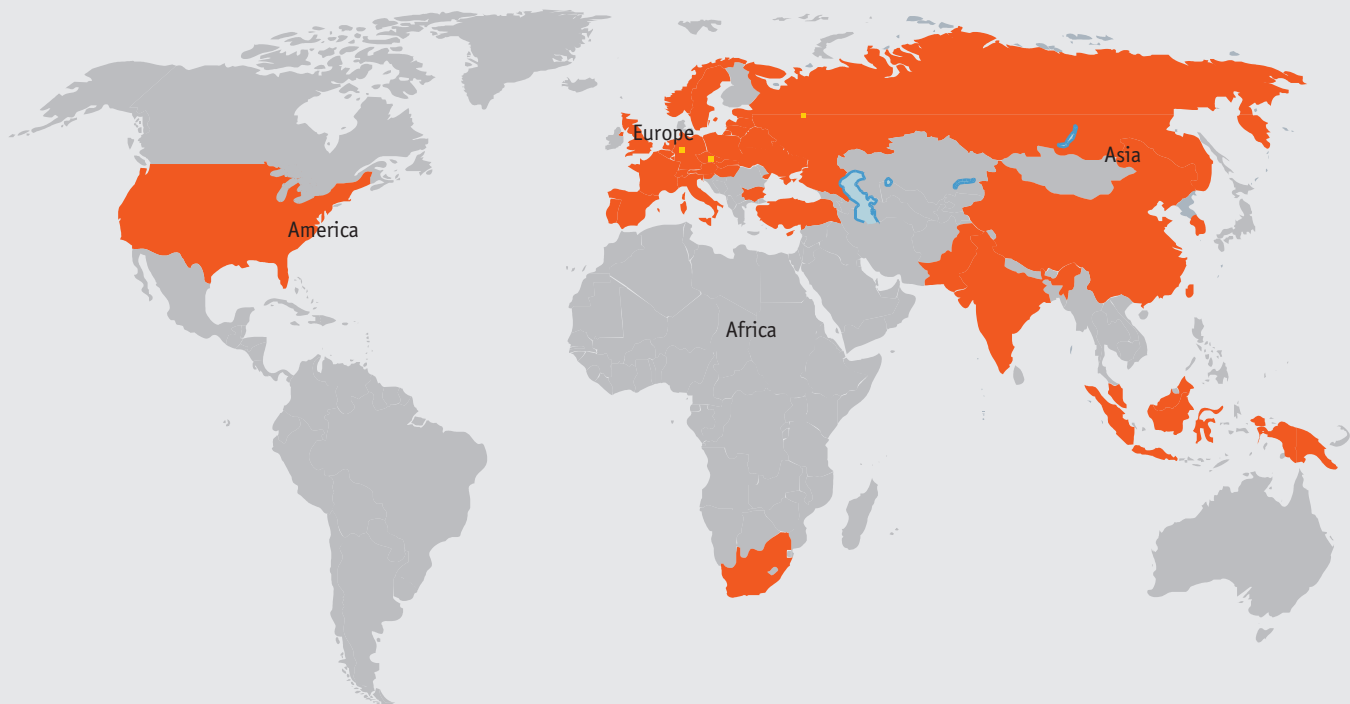

# Trade fair services abroad

- We provide our services through a network of representatives in 37 countries on 4 continents
- Co-operation is carried out on the basis of representation of trade fair administrations, independent offices, or co-ordination directly from the Czech Republic
- Our key partners are mainly Russia, Slovakia, Germany, Poland, France, Spain, Italy, and Turkey
- Since April 1, 2005 we are the official partner of Messe Düsseldorf in the sphere of construction of standard and atypical exhibitions, and other trade fair services

Belgium  
Belarus  
Bulgaria  
China  
Estonia  
France  
Holland  
India  
Indonesia  
Italy

South Africa  
Korea  
Cyprus  
Liechtenstein  
Lithuania  
Latvia  
Luxembourg  
Hungary  
Monaco  
Germany

Norway  
Pakistan  
Poland  
Portugal  
Austria  
Russia  
Singapore  
Slovakia  
Slovenia  
Spain

Sweden  
Switzerland  
Tai-Wan  
Turkey  
Ukraine  
USA  
Great Britain